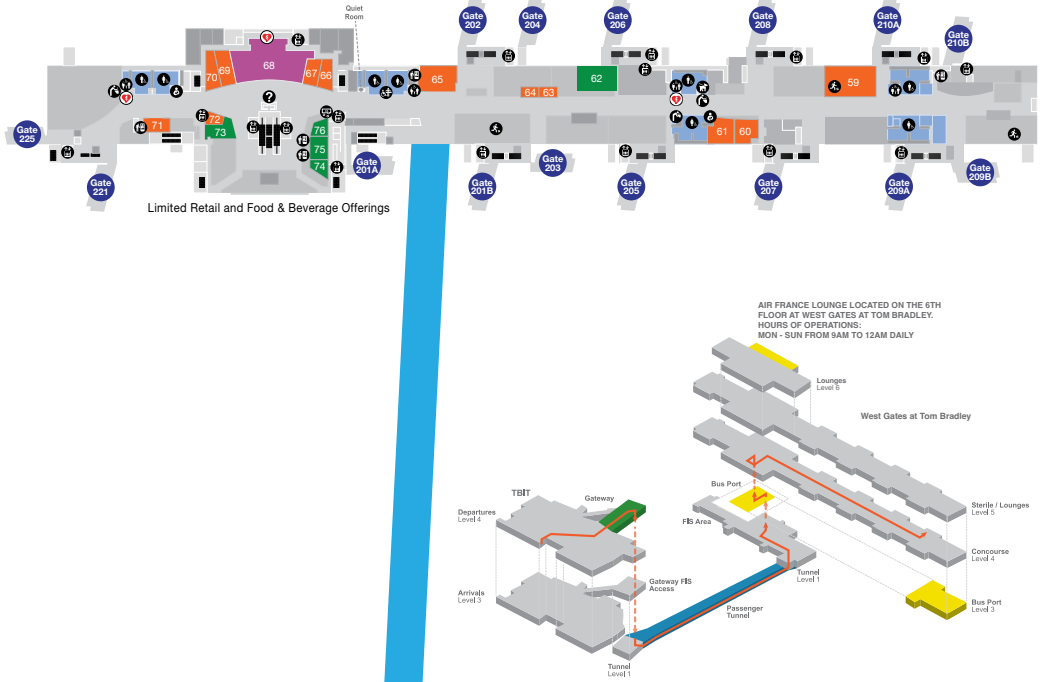

West Gates at Tom Bradley

CONCOURSE LEVEL

FOOD AND BEVERAGE

- 62 NAVARRE
- 73 Playa Cafe
- 74 Chicken Guy
- 75 Burger King
- 76 Santouka Ramen

SHOPPING

- 59 Pier Provisions
- 60 America!
- 61 LA Confidential
- 63 New Beauty
- 64 Pop Sox
- 65 Wilshire & Fairfax
- 66 Lego
- 67 Inmotion
- 68 DFS Duty Free
- 69 ALSAINTS
- 70 Jocale
- 71 TMZ
- 72 See's Candy

Tom Bradley International

DEPARTURES LEVEL

FOOD AND BEVERAGE

- 7 LAMILL Coffee
- 8 Santa Monica Brewing Co.
- 16 Chaya Brasserie
- 17 Pret A Manger
- 18 Panda Express
- 19 Kentucky Fried Chicken
- 20 800 Degrees Pizza
- 21 Umami Burger
- 22 Border Grill
- 23 Beecher's Homemade Cheese
- 26 Ink.Sack
- 27 Vino Volo
- 39 Starbucks
- 41 Vanilla Bake Shop
- 49 Starbucks Evenings
- 51 PF Chang's

TICKETING LEVEL

FOOD AND BEVERAGE

- 53 Coffee Bean & Tea Leaf
- 54 Planet Hollywood
- 55 Asian Street Eats
- 56 Earl of Sandwich
- 57 WPizza

SHOPPING

- 52 Travel Market
- 58 Hudson

SERVICES

- ATM
- Currency Exchange provided by ICE
- Luggage Carts provided by Smart Carte
- US Customs and Border Protection
- Volunteer Information Professionals (VIP)

ARRIVALS LEVEL

FOOD AND BEVERAGE

- Coffee Bean & Tea Leaf

SHOPPING

- USA Today Travel Zone

SERVICES

- Currency Exchange provided by ICE
- Interactive Visitors Centers
- Luggage Carts provided by Smart Carte
- Restroom - Family (North End)
- Restroom - Family (Passport control of FIS area)
- Volunteer Information Professionals (VIP)