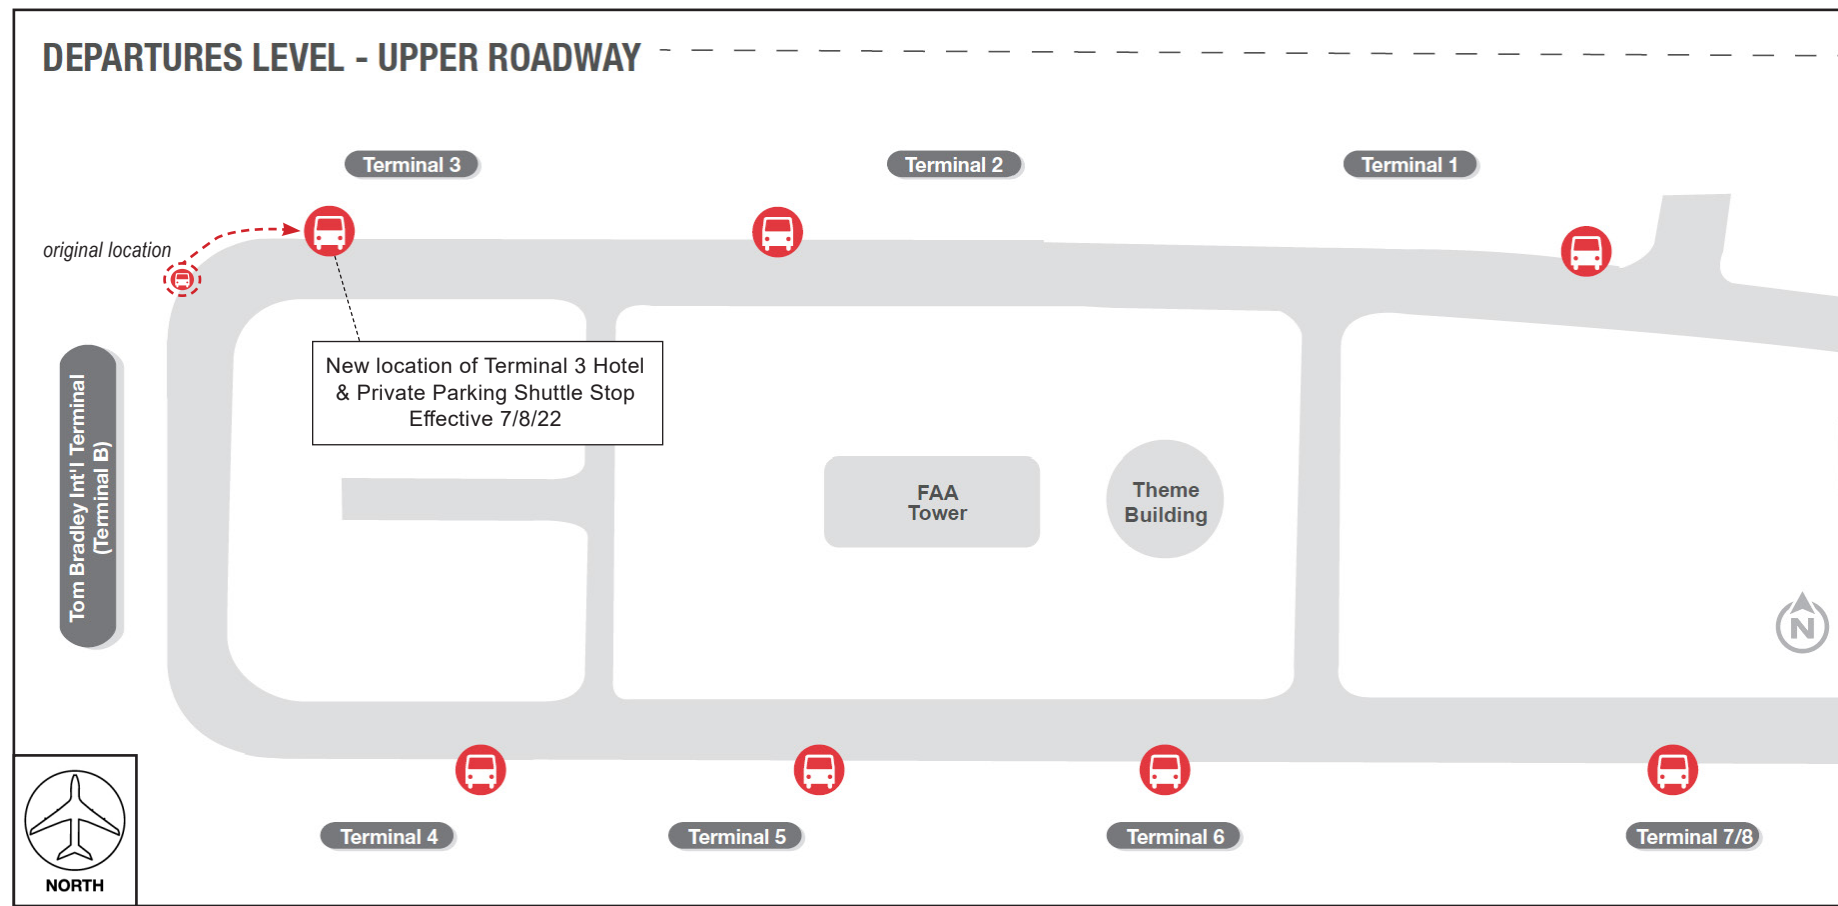

HOTEL & PRIVATE PARKING SHUTTLE STOP Relocation at North Knuckle / Terminal 3

Effective Friday, July 8, 2022

ACTIVITY

The Hotel & Private Parking Shuttle Stop, currently located on the Departures Level at the North Knuckle (the area between Terminal 3 and Terminal B) will be relocated closer to Terminal 3 per the map below effective Friday, July 8, 2022. Sigange will be updated to reflect this change.

For questions please contact LAX Landside Operations at Iso@lawa.org or 424-646-5841.

LAX Construction Hotline: 310-649-5292 | @FlyLAXAirport | LAInternationalAirport
 LAXConstructionHotline@LAWA.org

C.A.L.M.

Coordination and Logistics Management Team