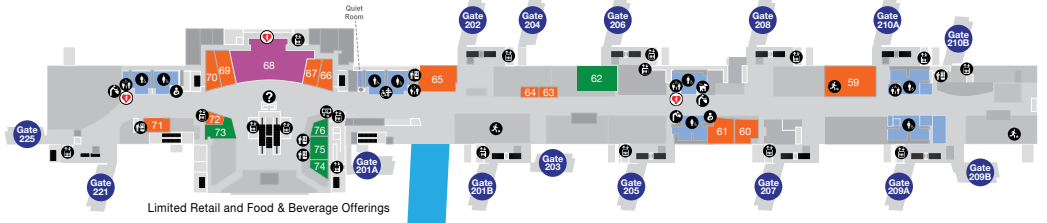

West Gates at Tom Bradley

CONCOURSE LEVEL

FOOD AND BEVERAGE

- 62 NAVARRE
- 73 Playa Cafe
- 74 Chicken Guy
- 75 Burger King
- 76 Santouka Ramen

SHOPPING

- 59 Pier Provisions
- 60 America!
- 61 LA Confidential
- 63 New Beauty
- 64 Pop Sox
- 65 Wilshire & Fairfax
- 66 Lego
- 67 Inmotion
- 68 DFS Duty Free
- 69 ALSAINTS
- 70 Jocale
- 71 TMZ
- 72 See's Candy

SERVICES

- 45 Be Relax
- Currency Exchange provided by ICE
- Interactive Visitors Centers
- Luggage Carts provided by Smart Carte
- Restroom - Family (North End)
- Restroom - Family (Passport control of FIS area)
- Volunteer Information Professionals (VIP)