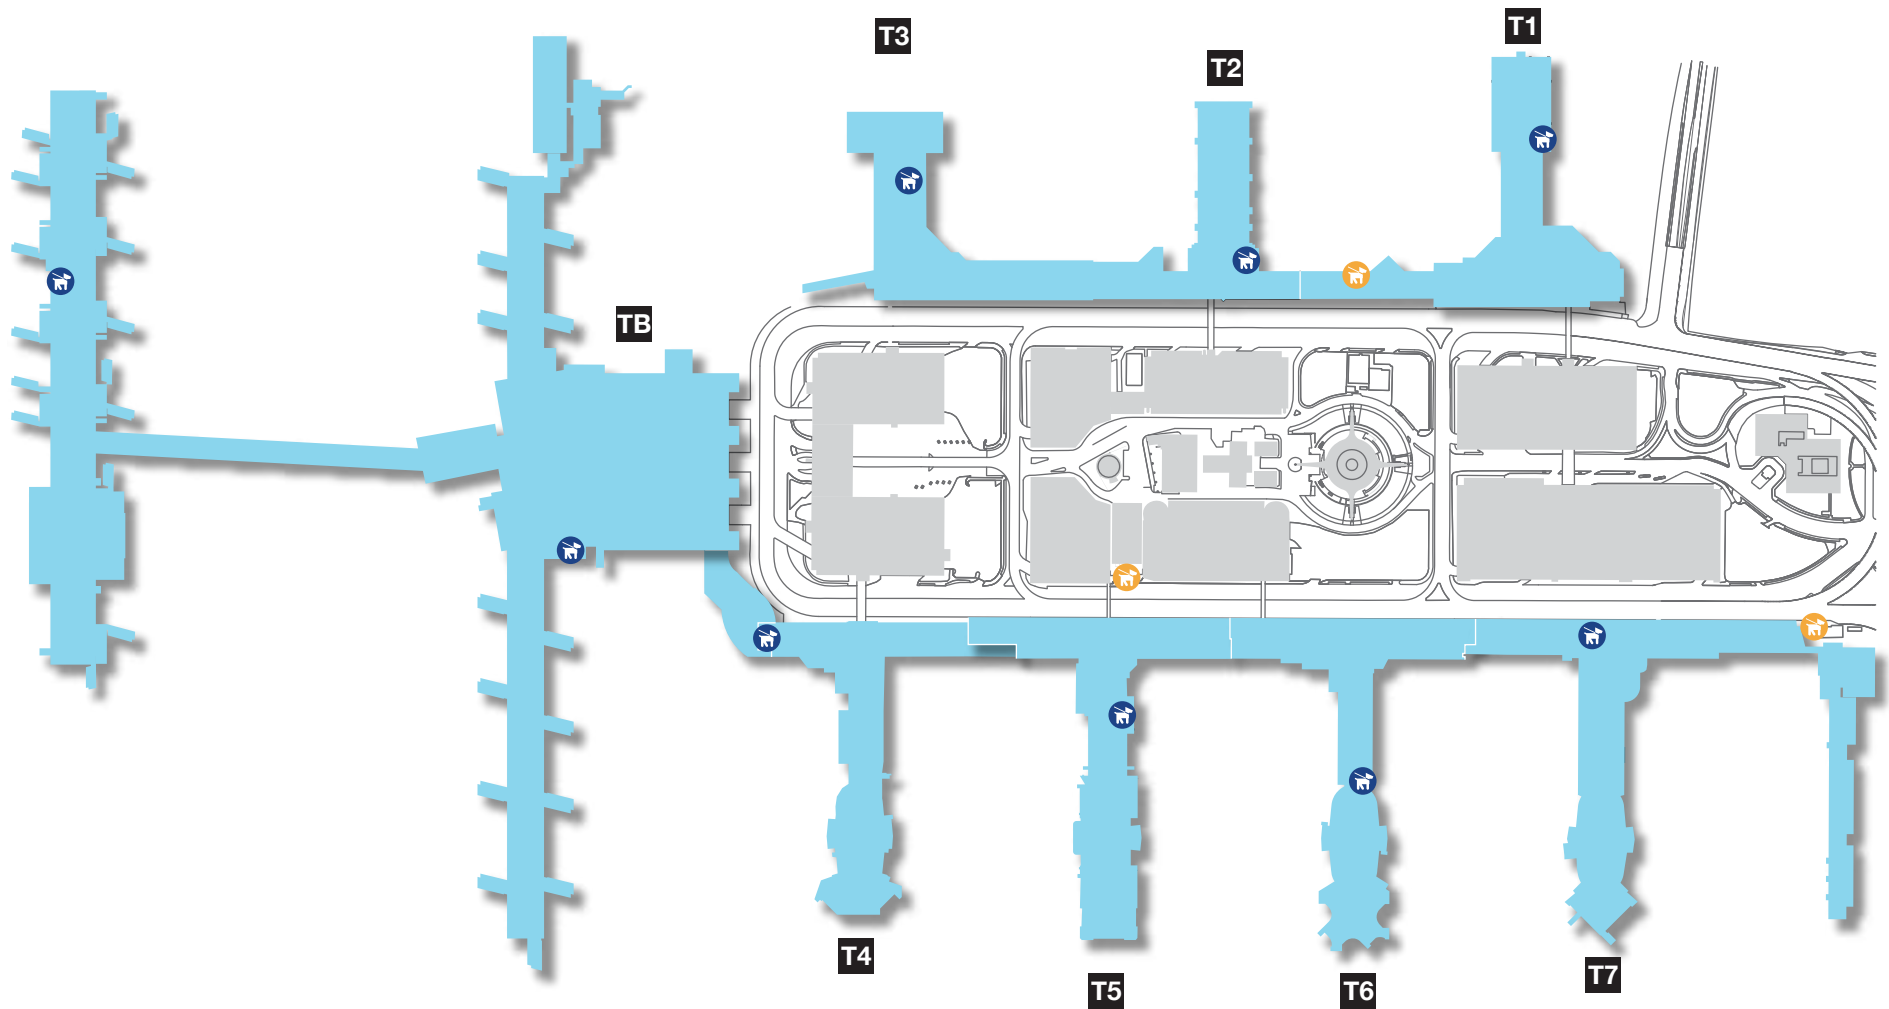

# LAX | Animal Relief Areas

-  Pre-Security Animal Relief Areas
-  Post-Security Animal Relief Areas

- T1:** A room near Gate 13  
Lower Level - A room at the westend
- T2:** A room near Gate 21  
**T2:** A room near Gate 33
- TB:** A room near the entrance to the bridge to T-4  
A room near Gate 208
- T4:** A room along the bridge to TBIT
- T5:** A room near Gate 54B
- T6:** In the outdoor atrium, by the Restrooms near Gate 62
- T7:** A room near Gate 71A